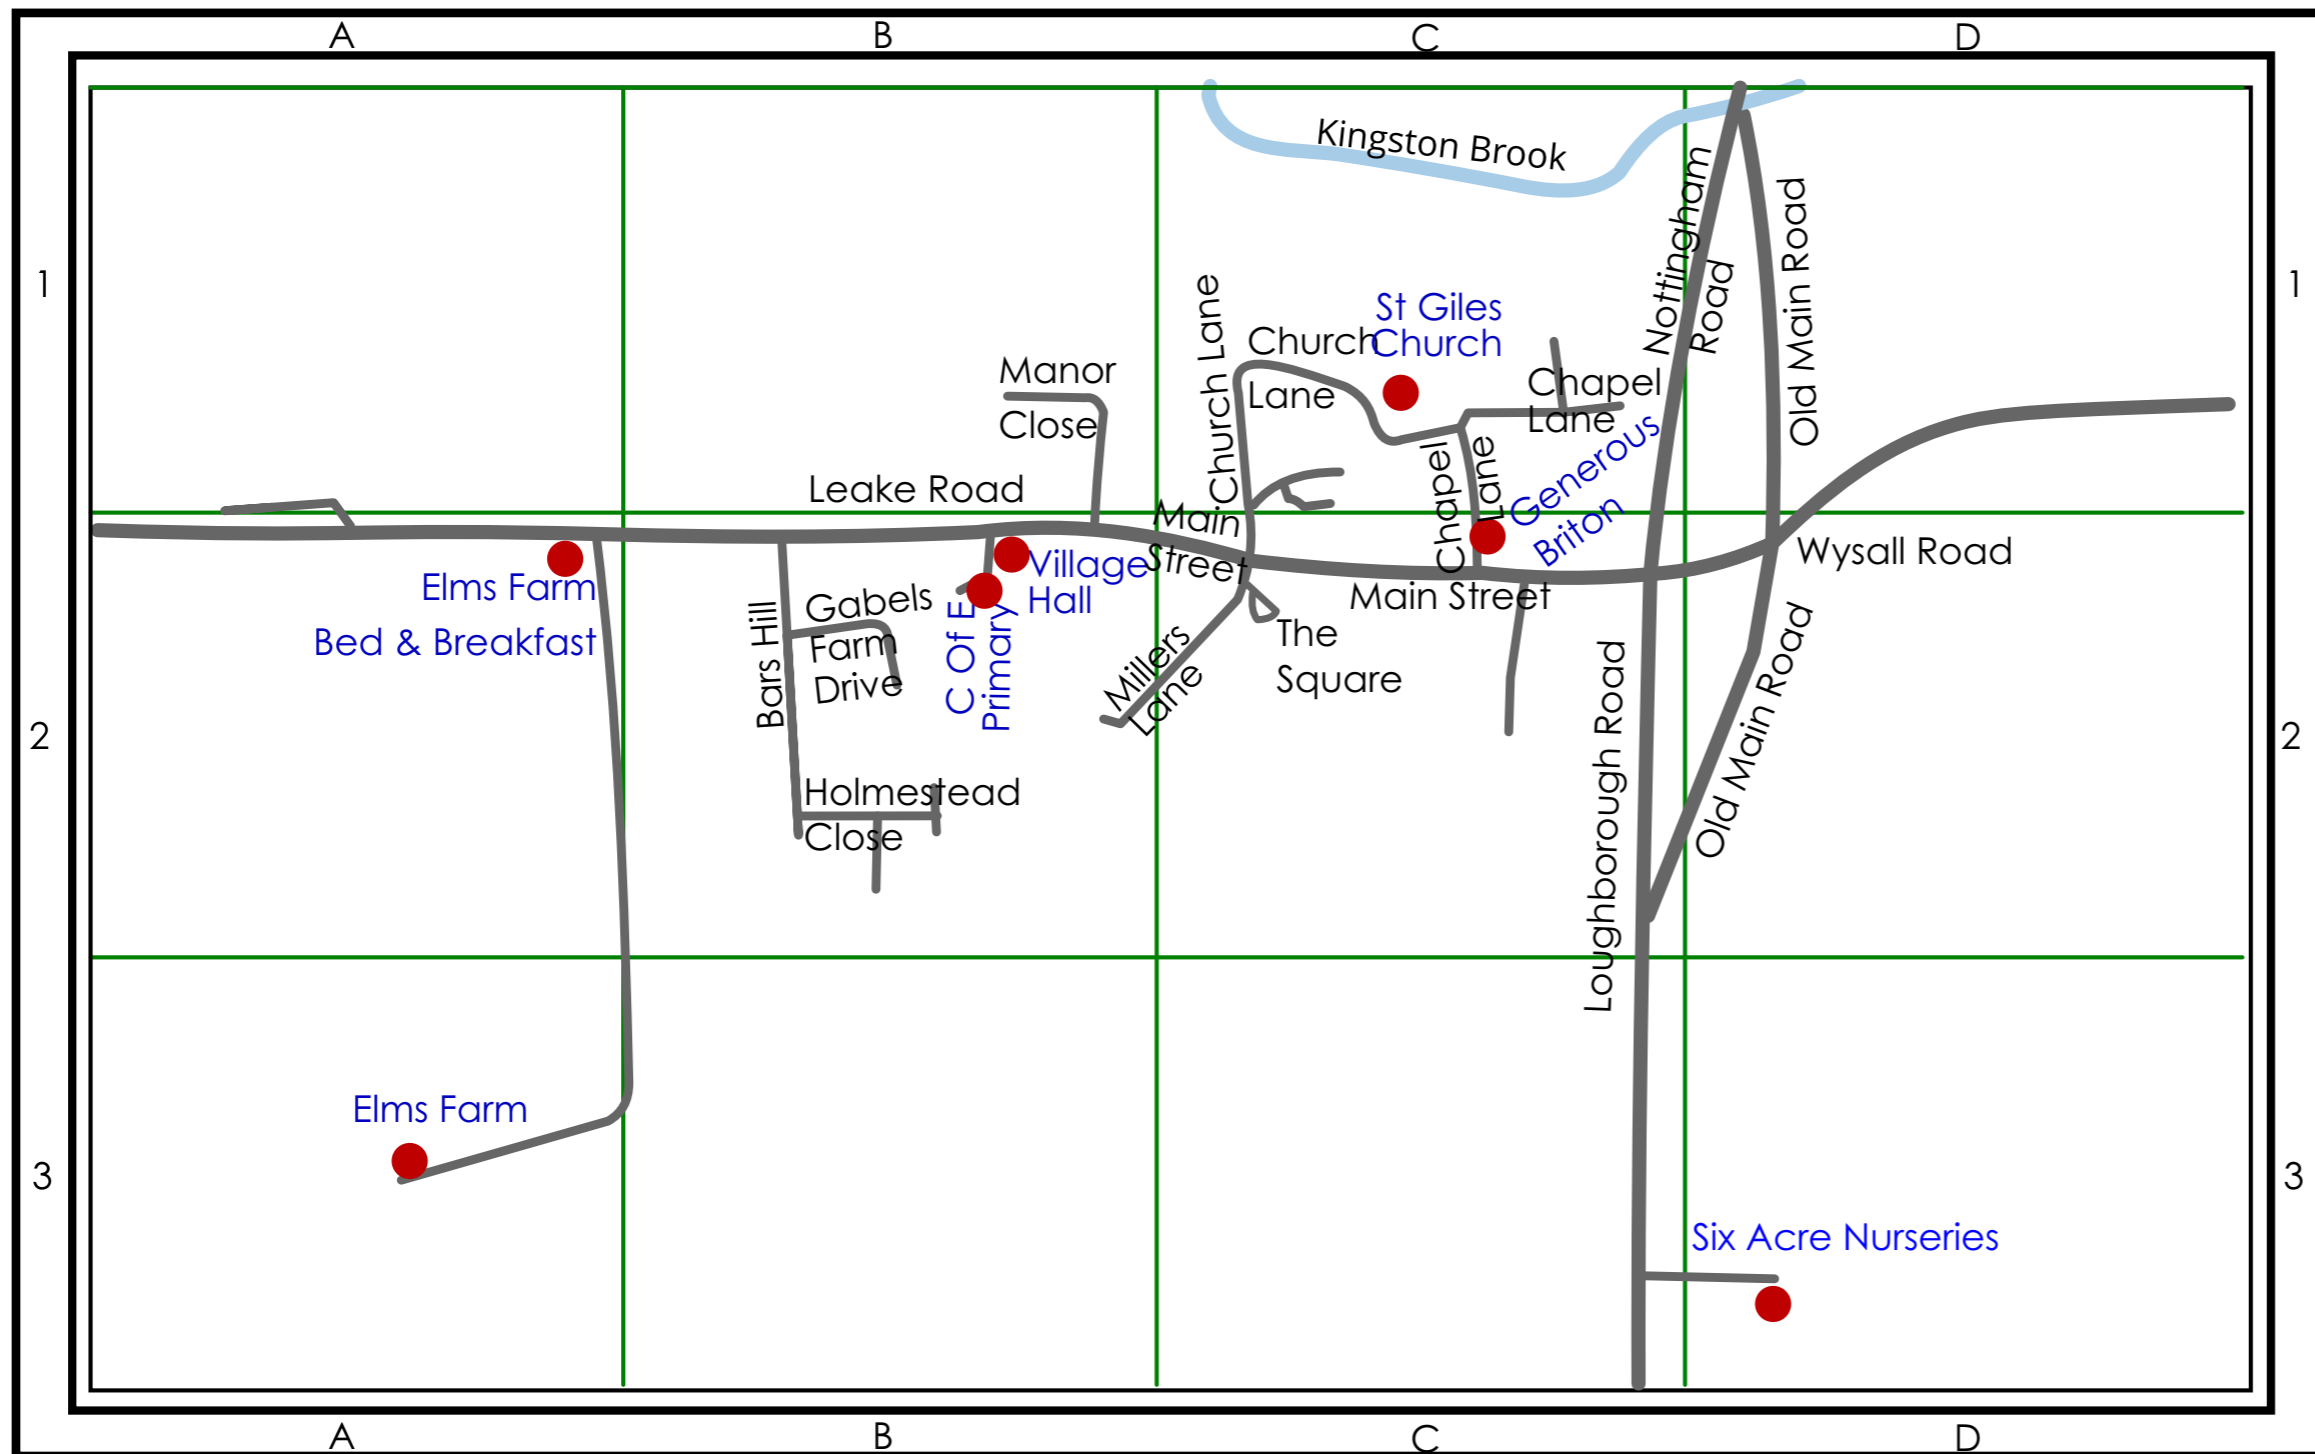

Costock Village Nottinghamshire

www.costockparishcouncil.org.uk

Street	Ref
Bars Hill	B2
Chapel Lane	C1
Church Lane	C1
Gables Farm Drive	B2
Holmestead Close	B2
Leake Road	A2/B2
Loughborough Road	C2/C3
Main Street	C2
Manor Close	B1
Millers Lane	B2/C2
Nottingham Road	C1/D1
Old Main Road	D1/D2
The Square	C2
Wysall Road	D2
POI	Ref
C Of E Primary School	B2
Elms Farm	A3
Elms Farm B&B	A2
Generous Briton (Pub)	C2
Six Acre Nurseries	D3
St Giles Church	C1
Village Hall	B2